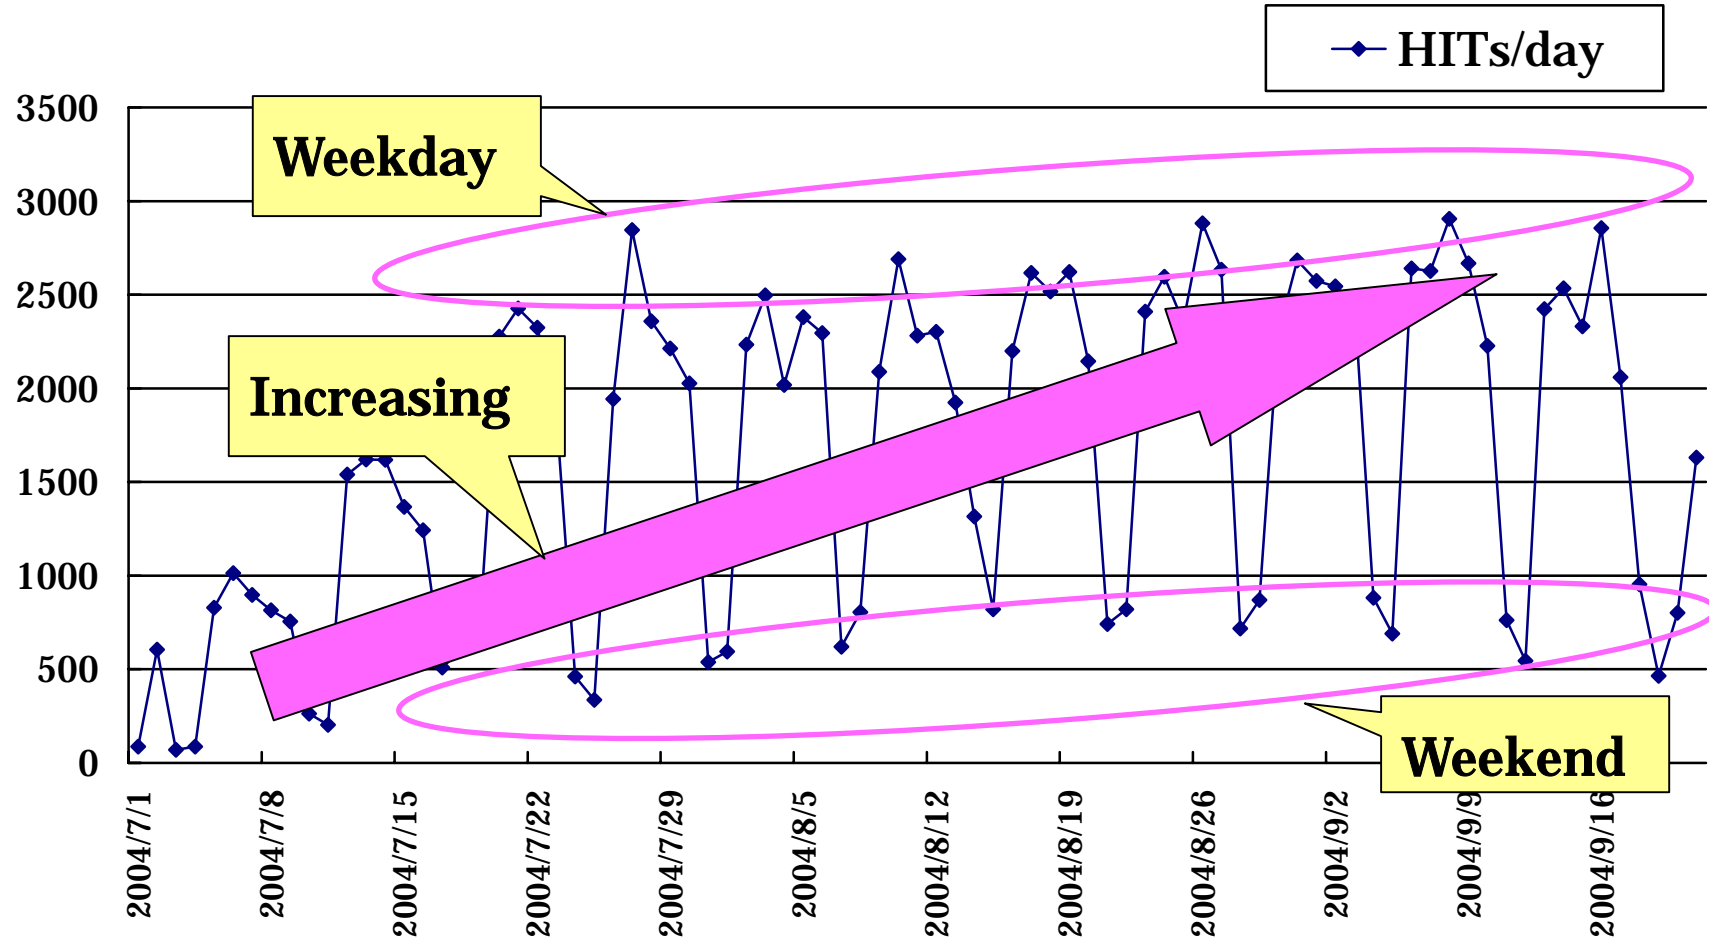

Chart 1:

The country-by-country summary of hits to Axis Japanese site
(Jul 1st, 2004 - Sep 21st, 2004)

Chart 2:

The daily hits to Axis Japanese site

Chart 3:

The hourly hits to Axis Japanese site